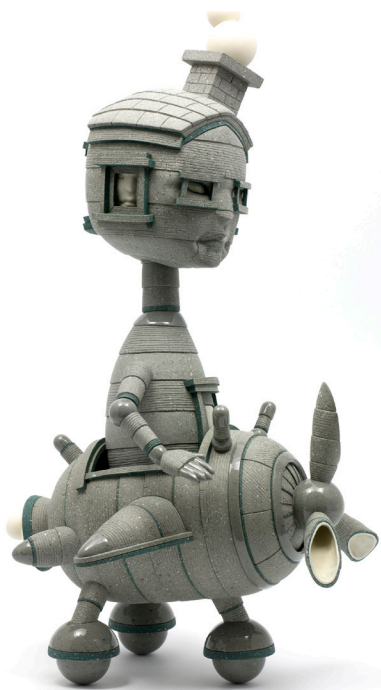

Calvin Ma

Calvin Ma is a ceramic sculptor born and raised in San Francisco, California. He received his BA in Industrial Arts from San Francisco State University and MFA in sculpture from the Academy of Art University. His work has been exhibited in numerous national shows and awarded a number of accolades for his ceramic work. Calvin's practice is both playful and adventurous, creating works that are rooted in childhood innocence and imagination. "My work draws inspiration from the toys and action figures I had growing up. As an introverted and socially awkward kid, the plastic heroes, villains and their vehicles helped me cope with my inability to socialize. Meeting new people, being in the company of strangers, crowds, peers and intermittently among friends and family brought about a heightened nervousness that took over and impeded my ability to function socially. Toys served as an escape for me then and remain a passion of mine. Now, as an introverted and socially awkward adult/artist, I create artwork that reflects on the struggles I still have with social anxiety. The toy element has become a visual influence in my artwork and in a way, still helping me cope."