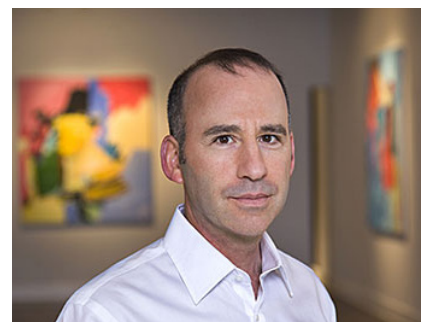

# Brian D. Smith

"The act of painting is a vital experience. I see my art as a record of the subconscious and the painting process. The result is an interaction of imagined forms and spaces. Each work is intuitively developed through a personal method and logic. The reactions I have to the natural world and to the art that inspires me inform their meaning. Unique arrangements of colors, marks and textures are fundamental characteristics of my art. When integrated they convey a dazzling optical effect and a spirited emotional quality. The sensuous characteristics of paint make these aspects arresting, and the images themselves are distinctly abstract." - Artist Statement

"You first notice his remarkable use of color — bright reds and profound blues; Smith applies lighter blues and yellows, pigments that might seem garish in the hands of a lesser painter, in a manner that's equally striking. Marks are scrawled and etched into color fields...Smith's work is not segmented, striated or symmetrical. Yet each color exists as if exactly where it's meant to be...that quite literally move you, infiltrating your feet and hips, while also provoking thought or prompting attention to a captivating counter melody." -Aarik Danielsen