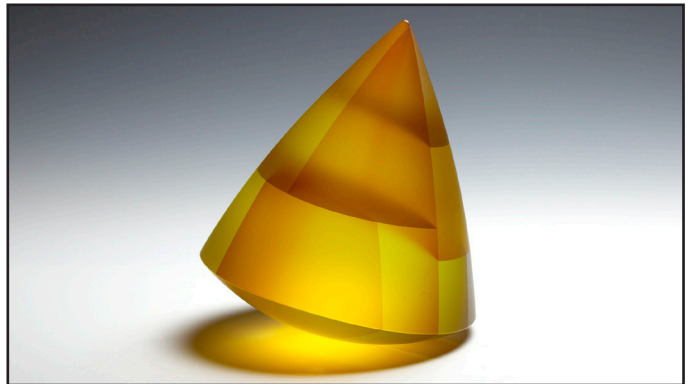

Selected Collections

- Corning Museum of Glass, Corning, New York, USA
- Barry Art Museum, Norfolk, Virginia, USA
- Museum of Glass, Tacoma, Washington, USA
- Cedarhurst Center for the Arts, Mount Vernon, Illinois, USA
- Imagine Museum, St. Petersburg, Florida, USA
- Fort Wayne Museum, Fort Wayne, Indiana, USA
- Chanel, Paris, France
- Samsung Electronics, Seoul, Korea
- Yunnan Hanringxuan Culture and Art Museum, Yunnan Province, China

DUANE REED GALLERY

4729 McPHERSON AVE.
ST. LOUIS, MO 63108
P. 314.361.4100

F. 314.361.4102
INFO@DUANEREEDGALLERY.COM
WWW.DUANEREEDGALLERY.COM