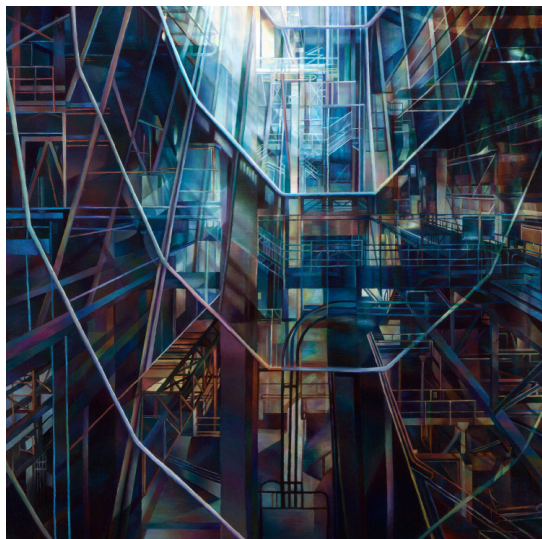

Nancy Newman Rice

Nancy Newman Rice was born in New York City and was educated at Cornell University and at Washington University, where she earned a BFA with honors and an MFA. She has received awards that include a National Endowment for the Arts/MMA Fellowship for painting, and nominations for a Tiffany Award and an AVA Award in the Visual Arts. Rice has exhibited her work internationally and her work is included in private collections in the U.S. and abroad. Using Euclidian geometry as the skeleton of the experience is an approach rooted in Art History; Poussin and Cezanne both seized upon this method of pictorial organization through subtle designs and simplified spatial effects. The Sacred Space oil paintings began as an attempt to define the interiors of identifiable architectural structures by inventing elaborate geometric scaffolding to map the space within the confines of

each edifice. As the oil paintings evolved the walls disappeared, seemingly erased by time, and what remained was the skeleton of intangible space, in essence, geometry as a sacred artifact.

Education

- 1974 MFA, Washington University, St. Louis
- 1972 BFA, Washington University, St. Louis
- 1969 Cornell University, Ithaca, NY